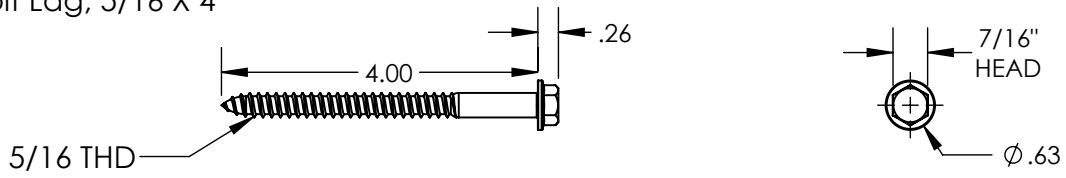

ITEM NO.	DESCRIPTION	QTY IN KIT
1	BOLT, LAG 5/16 X 4"	2
2	ASSY, BASE, CLEAR	1
3	ASSY, ARM, CLEAR	1
4	BOLT, CARRIAGE 5/16 X 1"	1

Part Number	Description
ATH-01-M1	All Tile Hook

1) Bolt Lag, 5/16 X 4"

2) Bolt, Carriage 5/16 X 1"

Items	Property	Value
1 & 2	Material	300 Series Stainless Steel
	Finish	Clear

3) Base, Clear

4) Arm, Clear

Items	Property	Value
3 & 4	Material	300 Series Stainless Steel
	Finish	Clear