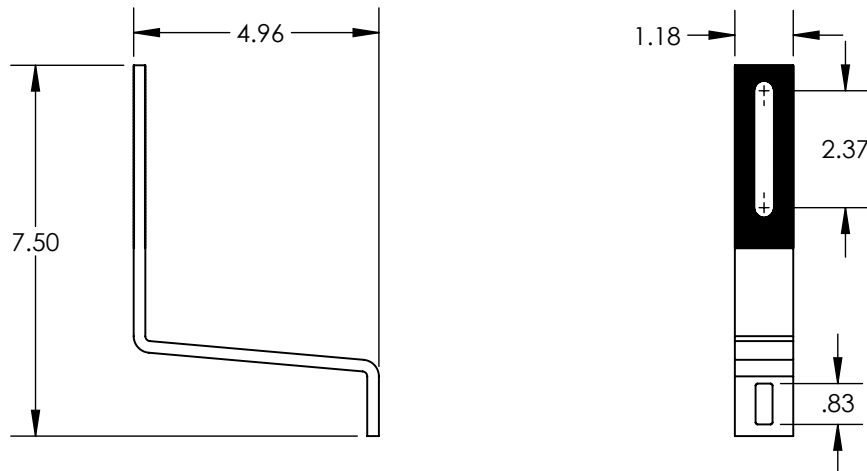

ITEM NO.	DESCRIPTION	QTY IN KIT
1	BOLT, LAG 5/16 X 4"	2
2	ASSY, BASE, CLEAR	1
3	ASSY, ARM, CLEAR	1
4	BOLT, CARRIAGE 5/16 X 1"	1

Part Number	Description
ATH-01-M1	All Tile Hook

1) Bolt Lag, 5/16 X 4"

2) Bolt, Carriage 5/16 X 1"

Items	Property	Value
1 & 2	Material	300 Series Stainless Steel
	Finish	Clear

3) Base, Clear

4) Arm, Clear

Items	Property	Value
3 & 4	Material	300 Series Stainless Steel
	Finish	Clear