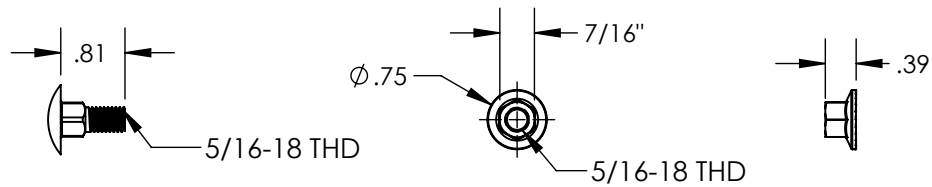

ITEM NO.	DESCRIPTION	QTY IN KIT
1	BOLT, LAG 5/16 X 4"	2
2	ASSY, BASE, CLEAR	1
3	ASSY, ARM, CLEAR	1
4	BOLT, CARRIAGE 5/16 X 1"	1

Part Number	Description
ATH-01-M1	All Tile Hook

1) Bolt Lag, 5/16 X 4"

2) Bolt, Carriage 5/16 X 1"

Items	Property	Value
1 & 2	Material	300 Series Stainless Steel
	Finish	Clear

3) Base, Clear

4) Arm, Clear

Items	Property	Value
3 & 4	Material	300 Series Stainless Steel
	Finish	Clear