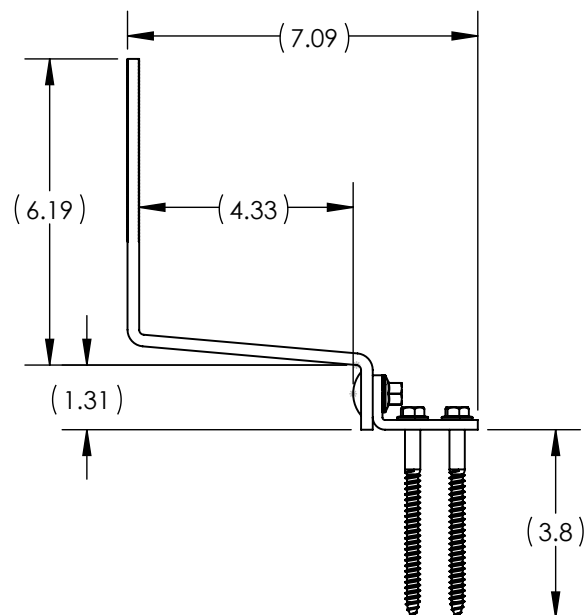

ITEM NO.	DESCRIPTION	QTY IN KIT
1	BOLT, LAG 5/16 X 4"	2
2	ASSY, BASE, CLEAR	1
3	ASSY, ARM, CLEAR	1
4	BOLT, CARRIAGE 5/16 X 1"	1

Part Number	Description
ATH-01-M1	All Tile Hook

1) Bolt Lag, 5/16 X 4"

2) Bolt, Carriage 5/16 X 1"

Items	Property	Value
1 & 2	Material	300 Series Stainless Steel
	Finish	Clear

3) Base, Clear

4) Arm, Clear

Items	Property	Value
3 & 4	Material	300 Series Stainless Steel
	Finish	Clear