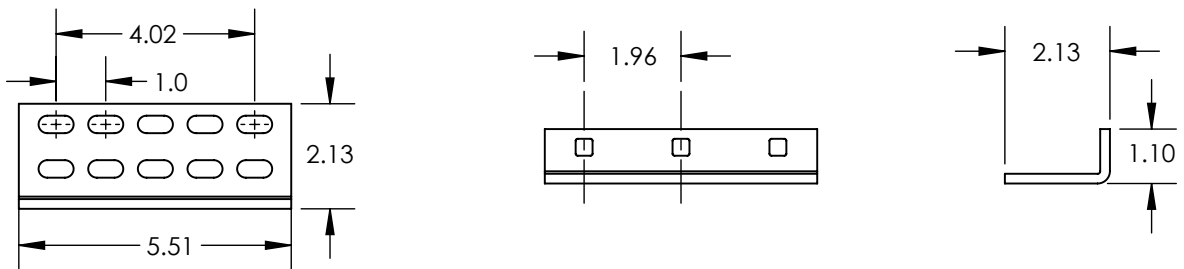

ITEM NO.	DESCRIPTION	QTY IN KIT
1	BOLT, LAG 5/16 X 4"	2
2	ASSY, BASE, CLEAR	1
3	ASSY, ARM, CLEAR	1
4	BOLT, CARRIAGE 5/16 X 1"	1

Part Number	Description
ATH-01-M1	All Tile Hook

1) Bolt Lag, 5/16 X 4"

2) Bolt, Carriage 5/16 X 1"

Items	Property	Value
1 & 2	Material	300 Series Stainless Steel
	Finish	Clear

3) Base, Clear

4) Arm, Clear

Items	Property	Value
3 & 4	Material	300 Series Stainless Steel
	Finish	Clear