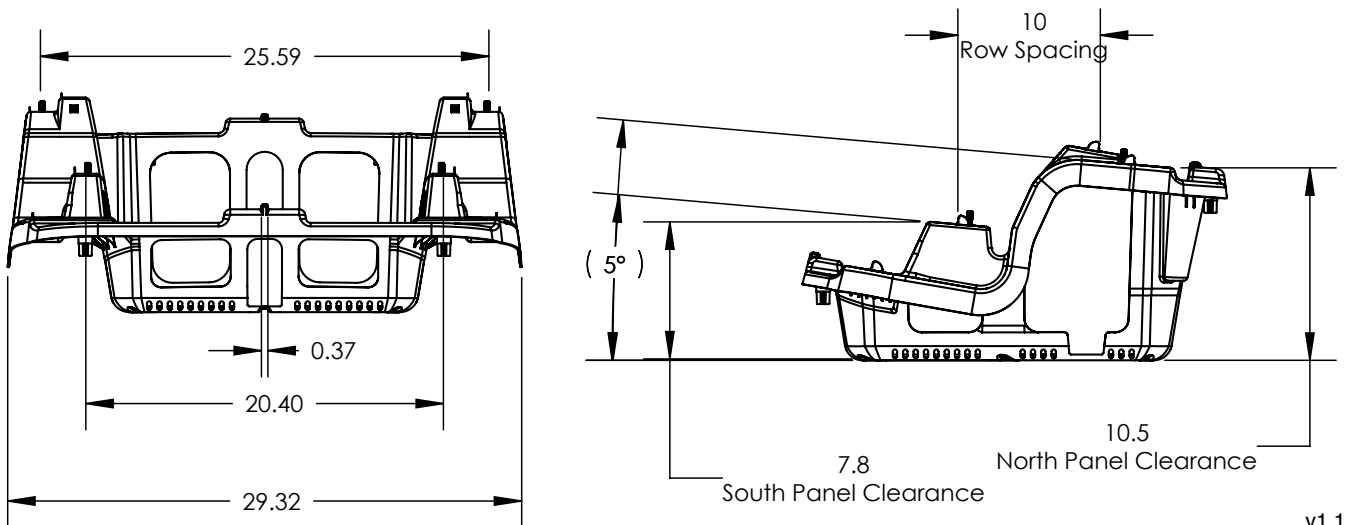

1) BX CHASSIS 5 DEG ASSEMBLY