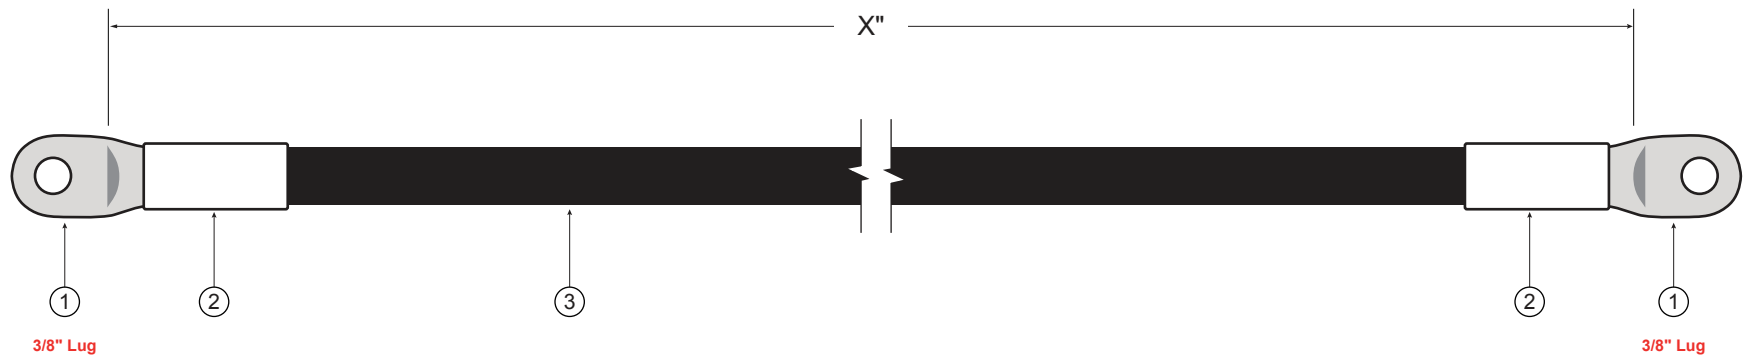

THHW

Negative Cable – 2/0 AWG

3/8" Compression Lug to 3/8" Compression Lug

CABLE PARTS

ITEM	DESCRIPTION	PART NUMBER	QTY
1	2/0 Ga Plated Eyelet Lug, 3/8" Stud	BCL-2038-PL	2
2	1.0" x 1.5" Heavy Duty Heat Shrink, White	HSWHTHD-1	2
3	2/0 AWG THHW/TEW/CT, Black	THHW-2/0BLK	X"

PART NUMBER	LENGTH (X)
WS-2/0-12N	12"
WS-2/0-18N	18"
WS-2/0-60N	60"
WS-2/0-120N	120"

POLAR WIRE PRODUCTS, INC.

7941 Brayton Drive, Anchorage, Alaska 99507
(907) 561-5955 • Outside Alaska: (888) 245-WIRE (9473)
www.polarwire.com