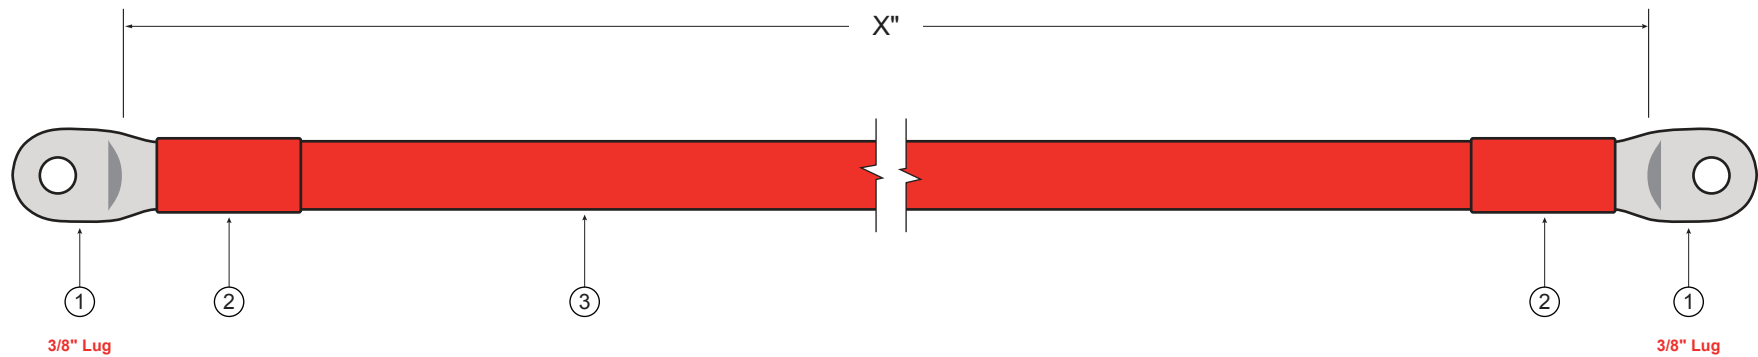

THHW

Positive Cable – 4/0 AWG

3/8" Compression Lug to 3/8" Compression Lug

CABLE PARTS

ITEM	DESCRIPTION	PART NUMBER	QTY
1	4/0 Ga Plated Eyelet Lug, 3/8" Stud	BCL-4038-PL	2
2	1.0" x 1.5" Heavy Duty Heat Shrink, Red	HSREDHD-1	2
3	4/0 AWG THHW/TEW/CT, Red	THHW-4/0RED	X"

PART NUMBER	LENGTH (X)
WS-4/0-60P	60"
WS-4/0-96P	96"
WS-4/0-120P	120"

POLAR WIRE PRODUCTS, INC.

7941 Brayton Drive, Anchorage, Alaska 99507
(907) 561-5955 • Outside Alaska: (888) 245-WIRE (9473)
www.polarwire.com