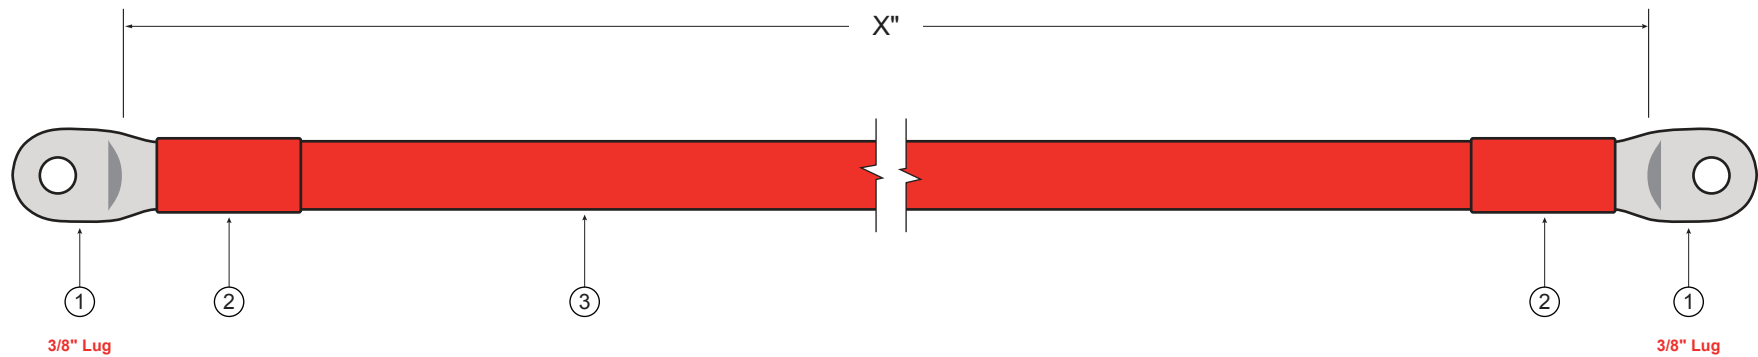

THHW

Positive Cable – 4/0 AWG

3/8" Compression Lug to 3/8" Compression Lug

CABLE PARTS

ITEM	DESCRIPTION	PART NUMBER	QTY
1	4/0 Ga Plated Eyelet Lug, 3/8" Stud	BCL-4038-PL	2
2	1.0" x 1.5" Heavy Duty Heat Shrink, Red	HSREDHD-1	2
3	4/0 AWG THHW/TEW/CT, Red	THHW-4/0RED	X"

PART NUMBER	LENGTH (X)
WS-4/0-18P	18"
WS-4/0-60P	60"
WS-4/0-96P	96"
WS-4/0-120P	120"

POLAR WIRE PRODUCTS, INC.

7941 Brayton Drive, Anchorage, Alaska 99507
(907) 561-5955 • Outside Alaska: (888) 245-WIRE (9473)
www.polarwire.com