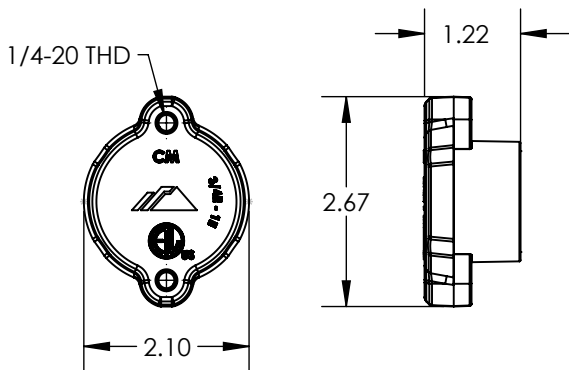

#### 1) Bolt Lag, No. 14 x 2.75

Property	Value
Material	300 Series Stainless Steel
Finish	Clear

2) Assy, Flashing, Black

Property	Value
Material	Aluminum
Finish	Black

3) Assy, Cap, Conduit, Black

Property	Value
Material	PPE
Finish	Black