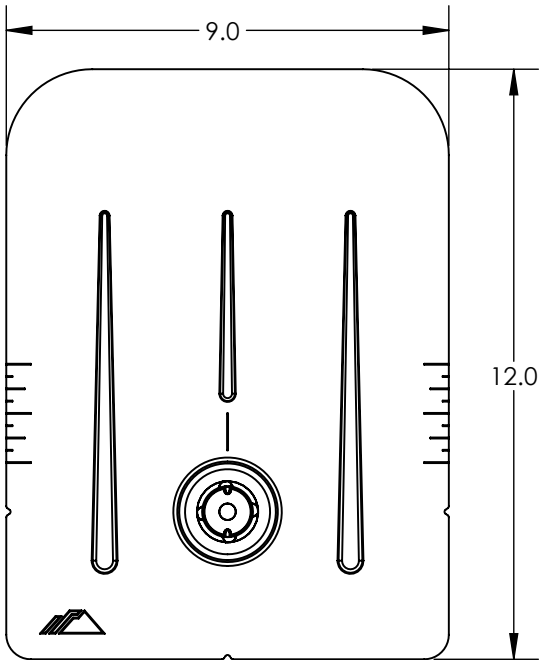

### Conduit Mount

Part Number	Description
FM-CM-001-B	Kit, 4pcs, Conduit Mount (Black)

#### 1) Bolt Lag, No. 14 x 2.75

Property	Value
Material	300 Series Stainless Steel
Finish	Clear

2) Assy, Flashing, Black

Property	Value
Material	Aluminum
Finish	Black

3) Assy, Cap, Conduit, Black

Property	Value
Material	PPE
Finish	Black