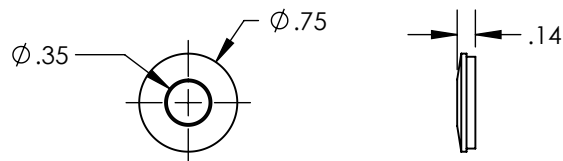

5) Washer, EPDM, Backed

Property	Value
Material	300 Series Stainless Steel
Finish	Clear