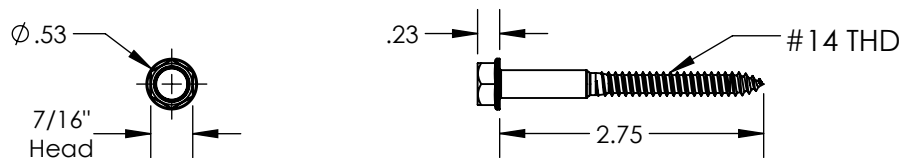

#### 1) Bolt Lag, No. 14 x 2.75

Property	Value
Material	300 Series Stainless Steel
Finish	Clear

2) Assy, Flashing, Black

Property	Value
Material	Aluminum
Finish	Black

3) Assy, Cap, Conduit, Black

Property	Value
Material	PPE
Finish	Black