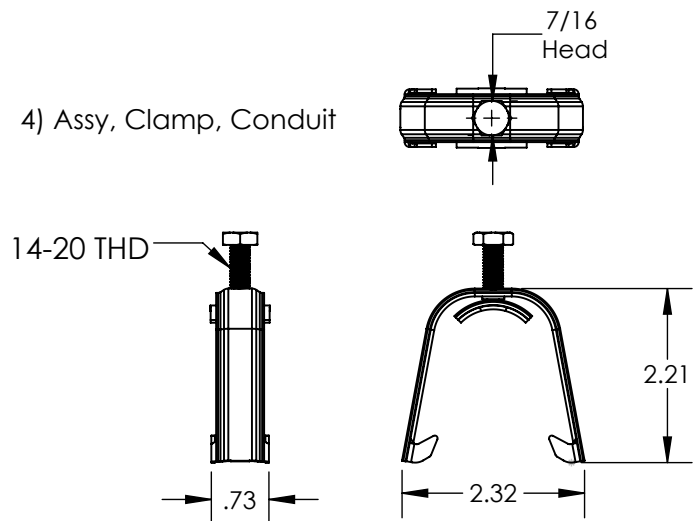

4) Assy, Clamp, Conduit

Property	Value
Material	300 Series Stainless Steel
Finish	Clear