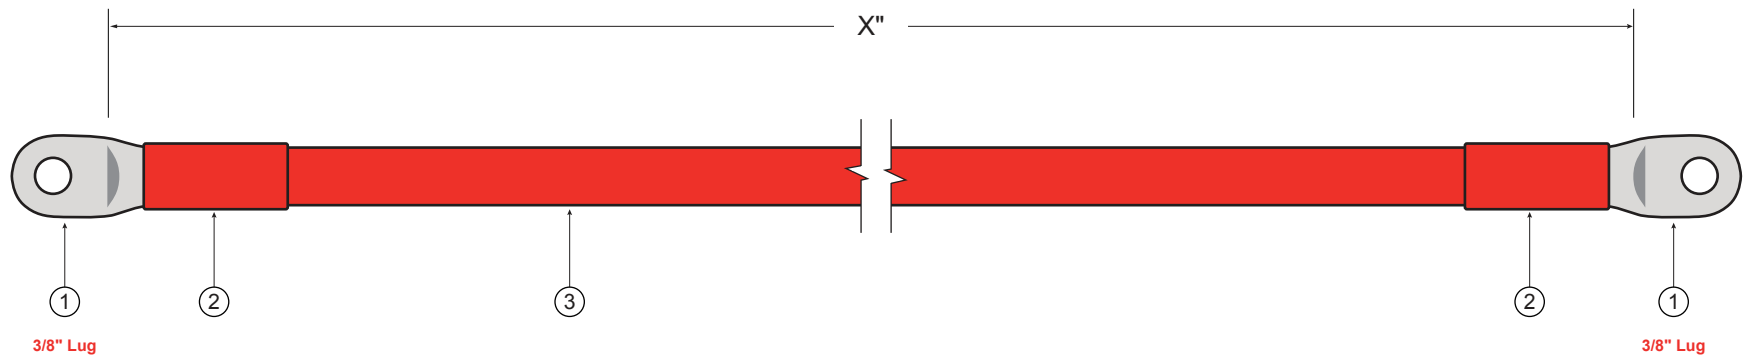

THHW

Positive Cable – 2/0 AWG

3/8" Compression Lug to 3/8" Compression Lug

CABLE PARTS

ITEM	DESCRIPTION	PART NUMBER	QTY
1	2/0 Ga Plated Eyelet Lug, 3/8" Stud	BCL-2038-PL	2
2	1.0" x 1.5" Heavy Duty Heat Shrink, Red	HSREDHD-1	2
3	2/0 AWG THHW/TEW/CT, Red	THHW-2/0RED	X"

PART NUMBER	LENGTH (X)
WS-2/0-60P	60"
WS-2/0-120P	120"

POLAR WIRE PRODUCTS, INC.

7941 Brayton Drive, Anchorage, Alaska 99507
(907) 561-5955 • Outside Alaska: (888) 245-WIRE (9473)
www.polarwire.com

©2019 Polar Wire Products, Inc.