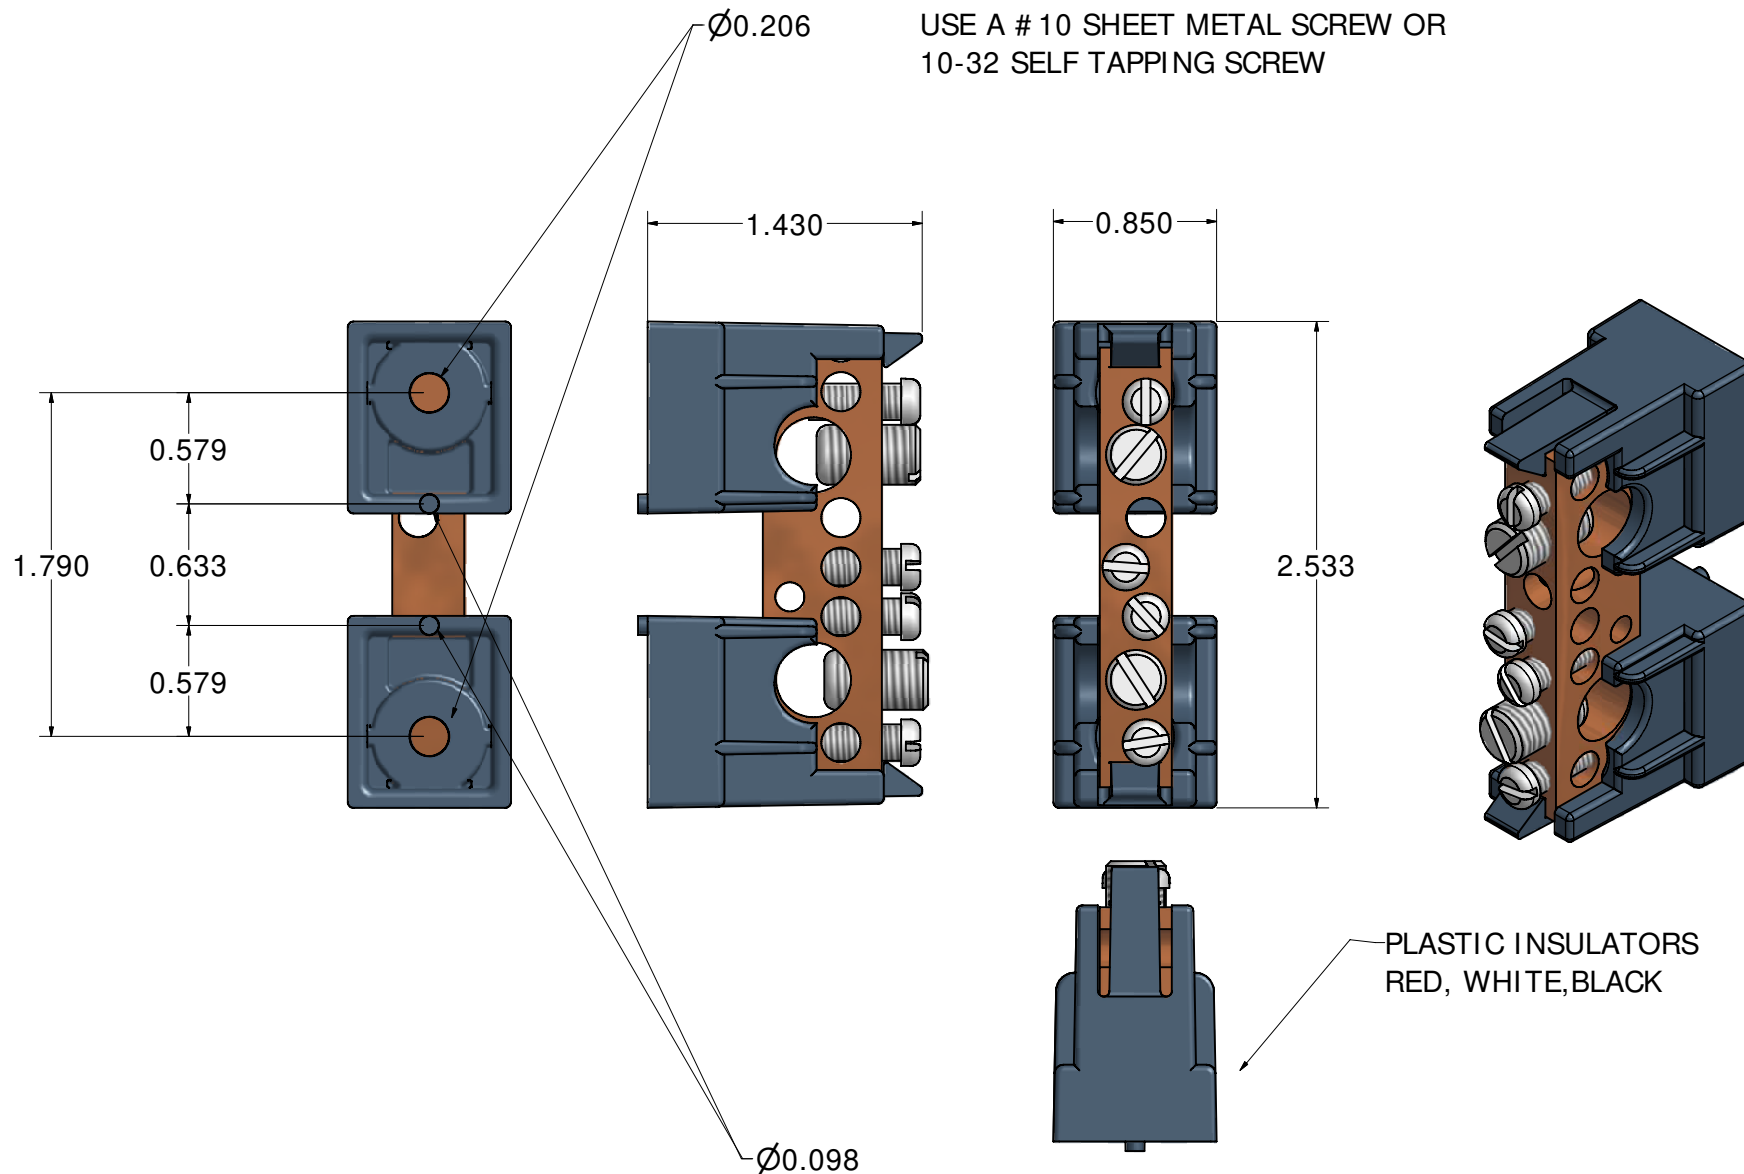

B

B

B

B

A

A

PLASTIC INSULATORS
RED, WHITE, BLACK

DRILL A .125" DIAMETER
HOLE FOR PEGS

DRAWN Robin Gudgel	5/28/2007	MIDNITE SOLAR		
CHECKED		TITLE		
QA		SHORT TERMINAL BUS BAR DIMENSIONS		
MFG		SIZE C	DWG NO	REV NEW
APPROVED		SCALE	SHEET 1 OF 1	