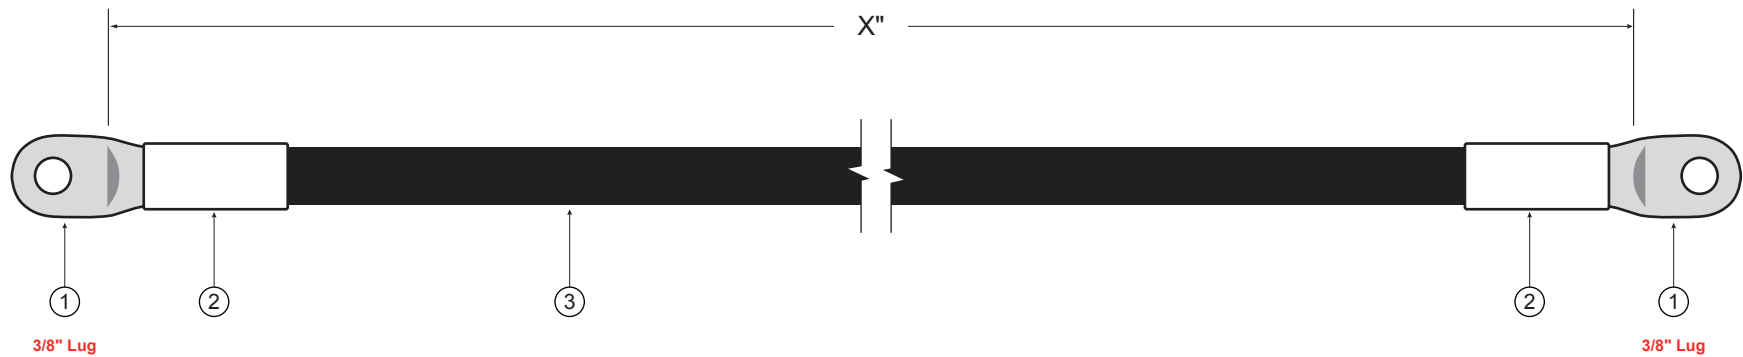

THHW

Negative Cable – 2/0 AWG

3/8" Compression Lug to 3/8" Compression Lug

CABLE PARTS

| ITEM | DESCRIPTION | PART NUMBER | QTY |
|------|---|-------------|-----|
| 1 | 2/0 Ga Plated Eyelet Lug, 3/8" Stud | BCL-2038-PL | 2 |
| 2 | 1.0" x 1.5" Heavy Duty Heat Shrink, White | HSWHTHD-1 | 2 |
| 3 | 2/0 AWG THHW/TEW/CT, Black | THHW-2/0BLK | X" |

| PART NUMBER | LENGTH (X) |
|-------------|------------|
| WS-2/0-12N | 12" |
| WS-2/0-18N | 18" |
| WS-2/0-60N | 60" |
| WS-2/0-120N | 120" |

POLAR WIRE PRODUCTS, INC.

7941 Brayton Drive, Anchorage, Alaska 99507
(907) 561-5955 • Outside Alaska: (888) 245-WIRE (9473)
www.polarwire.com