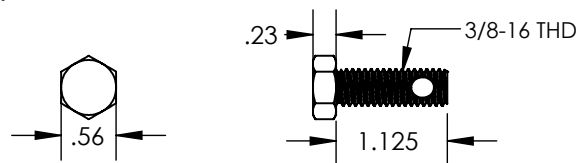

ITEM NO.	DESCRIPTION
1	FLAT ROOF ATTACH, BASE
2	WASHER, FLAT 3/8" X 1.25" OD SS
3	BOLT, 3/8-16 X 1.125" HEX, SS

FLAT ROOF ATTACHMENT (FRA)

Part Number	Description
FRA-BASE-01-M1	Flat Roof Attachment, Mill

1) FLAT ROOF ATTACH, BASE

Property	Value
Material	Aluminum
Finish	Mill

2) WASHER, FLAT 3/8" X 1.25" OD SS

Property	Value
Material	300 Series Stainless Steel
Finish	Clear

3) BOLT, 3/8-16 X 1.125" HEX, SS

Property	Value
Material	300 Series Stainless Steel
Finish	Clear