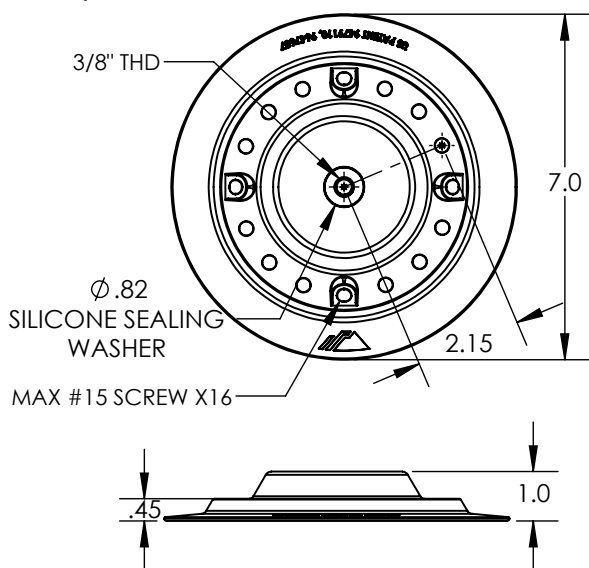

ITEM NO.	DESCRIPTION
1	FLAT ROOF ATTACH, BASE
2	WASHER, FLAT 3/8" X 1.25" OD SS
3	BOLT, 3/8-16 X 1.125" HEX, SS

FLAT ROOF ATTACHMENT (FRA)

Part Number	Description
FRA-BASE-01-M1	Flat Roof Attachment, Mill

1) FLAT ROOF ATTACH, BASE

Property	Value
Material	Aluminum
Finish	Mill

2) WASHER, FLAT 3/8" X 1.25" OD SS

Property	Value
Material	300 Series Stainless Steel
Finish	Clear

3) BOLT, 3/8-16 X 1.125" HEX, SS

Property	Value
Material	300 Series Stainless Steel
Finish	Clear