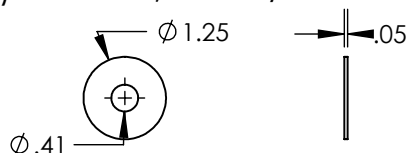

ITEM NO.	DESCRIPTION
1	FLAT ROOF ATTACH, BASE
2	WASHER, FLAT 3/8" X 1.25" OD SS
3	BOLT, 3/8-16 X 1.125" HEX, SS

FLAT ROOF ATTACHMENT (FRA)

Part Number	Description
FRA-BASE-01-M1	Flat Roof Attachment, Mill

1) FLAT ROOF ATTACH, BASE

Property	Value
Material	Aluminum
Finish	Mill

2) WASHER, FLAT 3/8" X 1.25" OD SS

Property	Value
Material	300 Series Stainless Steel
Finish	Clear

3) BOLT, 3/8-16 X 1.125" HEX, SS

Property	Value
Material	300 Series Stainless Steel
Finish	Clear